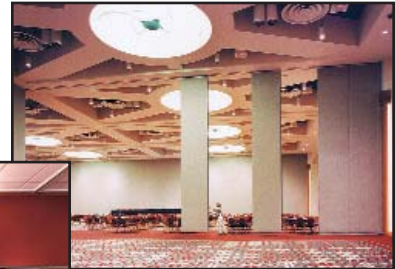

P. O. Box 591, 2101 Kennedy Rd., Janesville, WI 53547, USA
800.542-2371, Ext 214 • 608.756.1241 • FAX: 608.758.8253
email: info@hufcor.com • www.hufcor.com

HUF COR®
World Leader In Flexible Space Management™