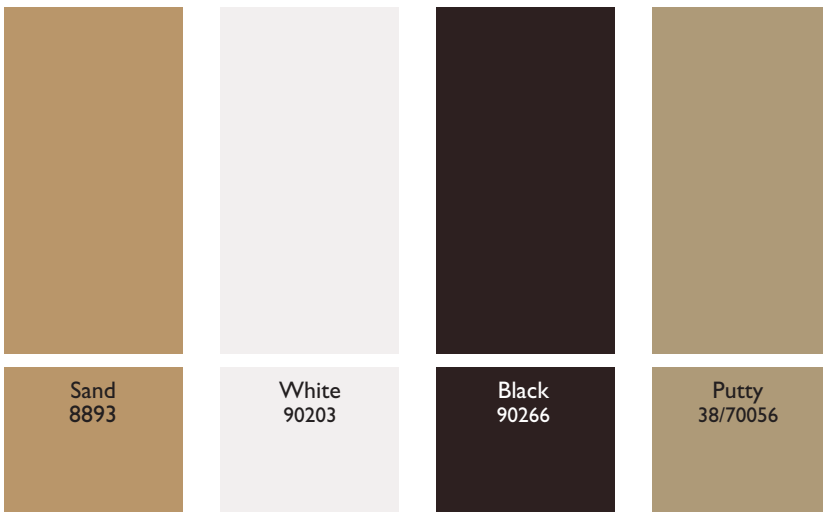

TRIM COLOR
SELECTOR

Our three level program offers trim color choices for every budget. Select a color from our Standard, Premium or Custom colors. To help you decide the best trim color, just place the template at the right over the swatch of vinyl, carpet, fabric or other face finish you have selected for your partition.

Additional lead time required

Hufcor offers a selection of Premium colors at an **UPCHARGE (see page 3)**. These colors are those most often requested by designers for use on our operable partitions. (Important note: Only the exposed metal trim will be powder coated. Plastic or vinyl parts are furnished in either gray or brown.)

Custom

Level 3 Custom colors Powder Coated Metal Trim

Additional lead time required

Custom-matched trim colors may also be ordered. "Custom" colors are NOT SHOWN on page 3. Send us a sample of the color you wish to match. **The prices will be higher than for our Premium Colors.** Samples will be sent for your approval after we have received an order. (Important note: Only the exposed metal trim will be powder coated. Plastic or vinyl parts are furnished in either gray or brown.)

Level 1 STANDARD COLORS – Included in Price

Lamb's Wool

Gray

Brown

Level 2 PREMIUM COLORS – Upcharge Required

Sand
8893

White
90203

Black
90266